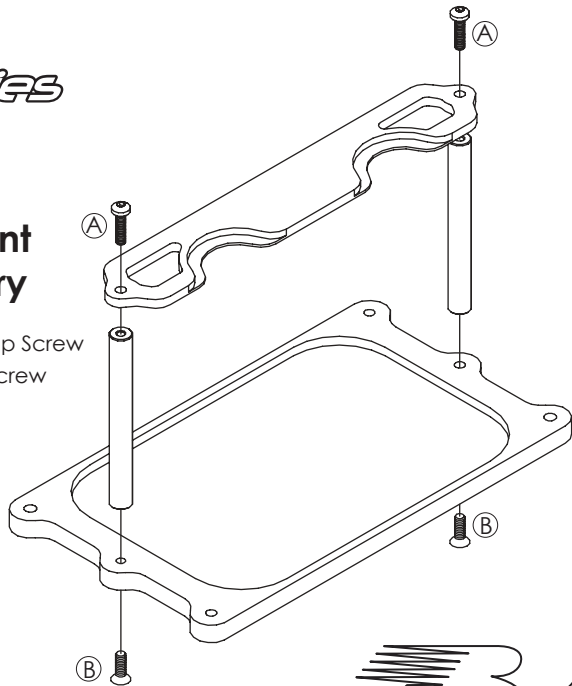

Billet Battery Mount For Optima Battery

- A. 1/4-20 x 3/4" Button Head Cap Screw
- B. 1/4-20 x 1" Flat Socket Head Screw

Billet Specialties, Inc.
500 Shawmut Avenue
La Grange, Illinois 60526
Ph. 800.245.5382
www.billetspecialties.com