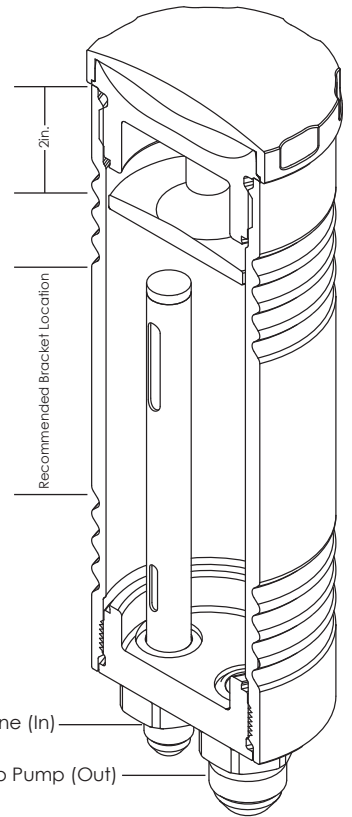

**Remote Power Steering Reservoir**  
#77910 / #77920 / #BLK77910

Top edge of mounting bracket should not be less than 2in. from top of overflow tank.

It is recommended to locate the mounting bracket as close to the center of tank as possible. Installing the bracket near the top may distort the shape of the tank, resulting in a difficult or impossible to remove cap.

Top edge of mounting bracket should not be less than 2in. from top of overflow tank.

It is recommended to locate the mounting bracket as close to the center of tank as possible. Installing the bracket near the top may distort the shape of the tank, resulting in a difficult or impossible to remove cap.