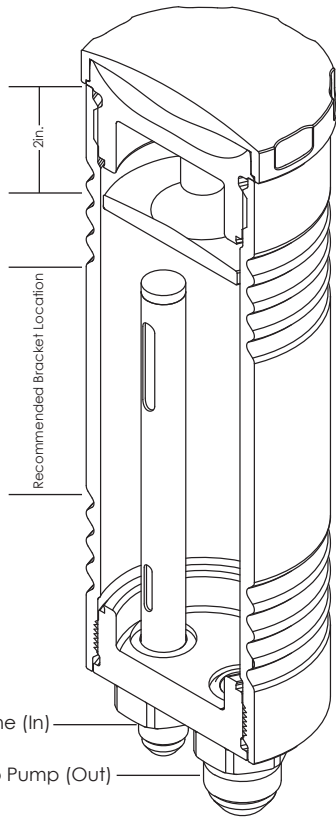

**Remote Power Steering Reservoir**  
#77910 / #77920 / #BLK77910

Top edge of mounting bracket should not be less than 2in. from top of overflow tank.

It is recommended to locate the mounting bracket as close to the center of tank as possible. Installing the bracket near the top may distort the shape of the tank, resulting in a difficult or impossible to remove cap.

Top edge of mounting bracket should not be less than 2in. from top of overflow tank.

It is recommended to locate the mounting bracket as close to the center of tank as possible. Installing the bracket near the top may distort the shape of the tank, resulting in a difficult or impossible to remove cap.