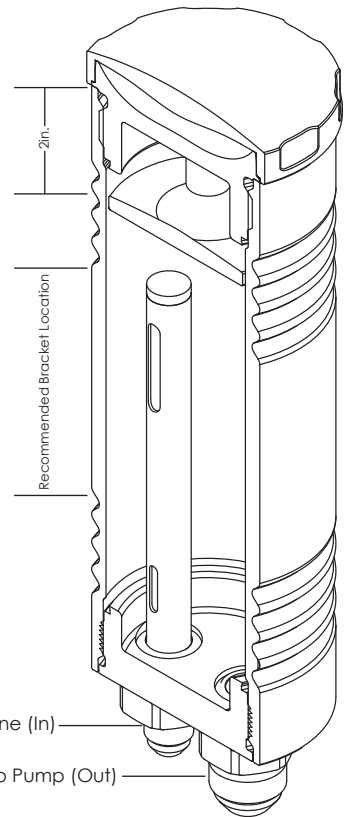

**Remote Power Steering Reservoir**  
#77910 / #77920 / #BLK77910

Top edge of mounting bracket should not be less than 2in. from top of overflow tank.

It is recommended to locate the mounting bracket as close to the center of tank as possible. Installing the bracket near the top may distort the shape of the tank, resulting in a difficult or impossible to remove cap.

Top edge of mounting bracket should not be less than 2in. from top of overflow tank.

It is recommended to locate the mounting bracket as close to the center of tank as possible. Installing the bracket near the top may distort the shape of the tank, resulting in a difficult or impossible to remove cap.