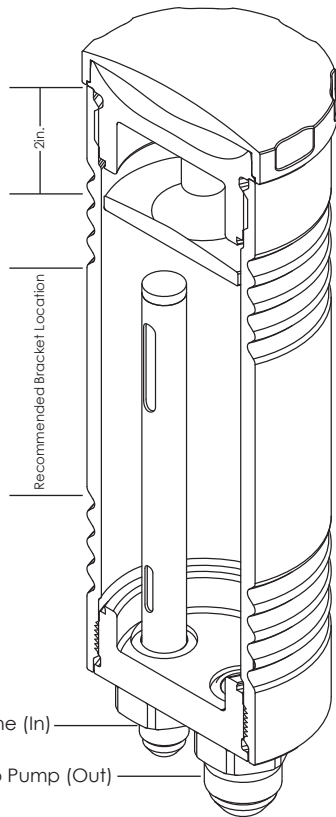

**Remote Power Steering Reservoir**  
#77910 / #77920 / #BLK77910

Top edge of mounting bracket should not be less than 2in. from top of overflow tank.

It is recommended to locate the mounting bracket as close to the center of tank as possible. Installing the bracket near the top may distort the shape of the tank, resulting in a difficult or impossible to remove cap.

Top edge of mounting bracket should not be less than 2in. from top of overflow tank.

It is recommended to locate the mounting bracket as close to the center of tank as possible. Installing the bracket near the top may distort the shape of the tank, resulting in a difficult or impossible to remove cap.