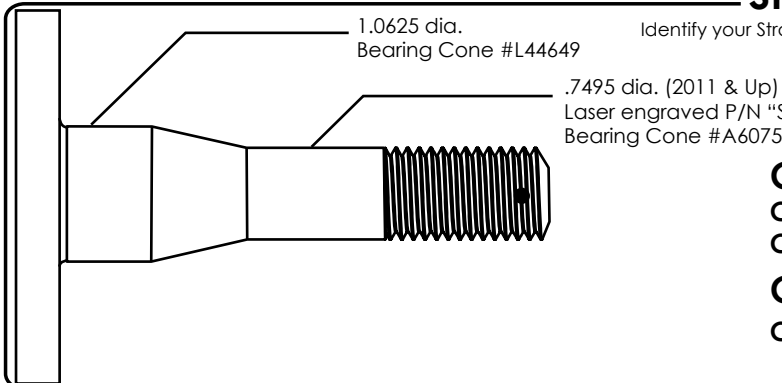

Comp Series - Spindle Mount Identification

Anglia/Lamb/Stiletto Spindle

Comp 5 Part Numbers
 CSF03535AN17 - 15X3.5 Polished
 CSFB3535AN17 - 15X3.5 Black Anodized
 CSF03721AN - 17X2.125 Polished
 CSFB3721AN - 17X2.125 Black Anodized

Comp 7 Part Numbers
 CSFB7535AN17 - 15X3.5 Black Anodized
 CSFB7721AN - 17X2.125 Black Anodized

Strange Ultra Strut to 2010

Identify your Strange Ultra Strut year by measuring the outer spindle diameter.

Comp 5 Part Numbers
 CSF03535ST17 - 15X3.5 Polished
 CSFB3535ST17 - 15X3.5 Black Anodized

Comp 7 Part Number
 CSFB7535ST17 - 15X3.5 Black Anodized

Strange Ultra Strut 2011-Up

Identify your Strange Ultra Strut year by measuring the outer spindle diameter.