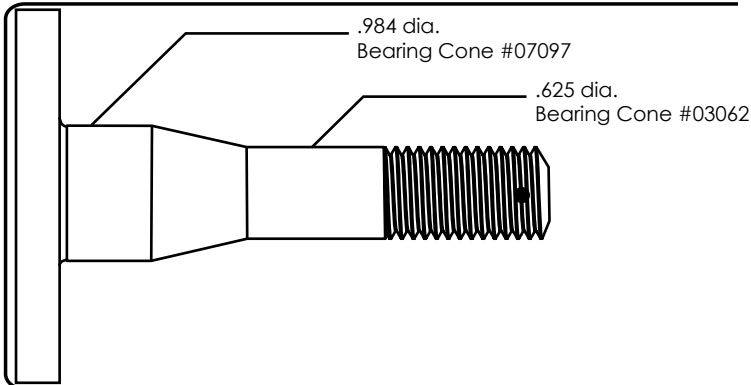

Comp Series - Spindle Mount Identification

Anglia/Lamb/Stiletto Spindle

Comp 5 Part Numbers
 CSF03535AN17 - 15X3.5 Polished
 CSFB3535AN17 - 15X3.5 Black Anodized
 CSF03721AN - 17X2.125 Polished
 CSFB3721AN - 17X2.125 Black Anodized

Comp 7 Part Numbers
 CSFB7535AN17 - 15X3.5 Black Anodized
 CSFB7721AN - 17X2.125 Black Anodized

Strange Ultra Strut to 2010

Identify your Strange Ultra Strut year by measuring the outer spindle diameter.

Comp 5 Part Numbers
 CSF03535ST17 - 15X3.5 Polished
 CSFB3535ST17 - 15X3.5 Black Anodized

Comp 7 Part Number
 CSFB7535ST17 - 15X3.5 Black Anodized

Strange Ultra Strut 2011-Up

Identify your Strange Ultra Strut year by measuring the outer spindle diameter.