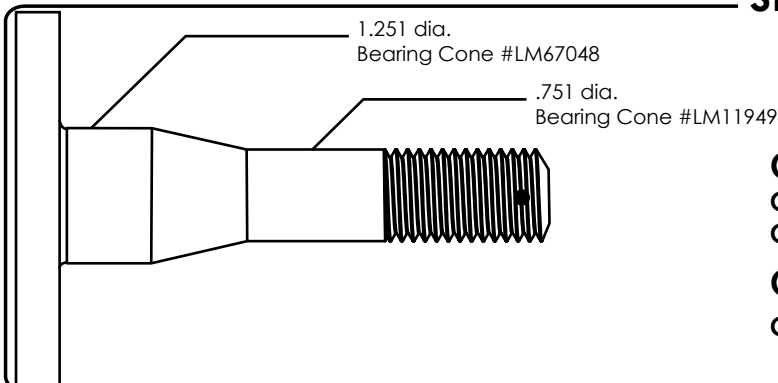

Strange GT/ Santhuff Strut

Comp 5 Part Numbers
CSF03535SS17 - 15X3.5 Polished
CSFB3535SS17 - 15X3.5 Black Anodized

Comp 7 Part Number
CSFB7535SS17 - 15X3.5 Black Anodized