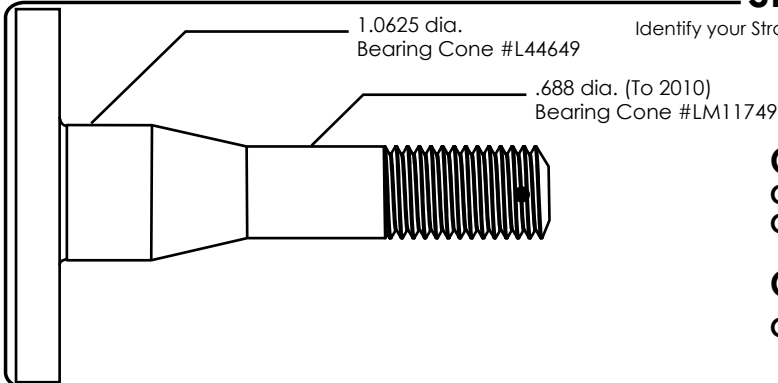

Comp Series - Spindle Mount Identification

Anglia/Lamb/Stiletto Spindle

Comp 5 Part Numbers
 CSF03535AN17 - 15X3.5 Polished
 CSFB3535AN17 - 15X3.5 Black Anodized
 CSF03721AN - 17X2.125 Polished
 CSFB3721AN - 17X2.125 Black Anodized

Comp 7 Part Numbers
 CSFB7535AN17 - 15X3.5 Black Anodized
 CSFB7721AN - 17X2.125 Black Anodized

Strange Ultra Strut to 2010

Identify your Strange Ultra Strut year by measuring the outer spindle diameter.

Comp 5 Part Numbers
 CSF03535ST17 - 15X3.5 Polished
 CSFB3535ST17 - 15X3.5 Black Anodized

Comp 7 Part Number
 CSFB7535ST17 - 15X3.5 Black Anodized

Strange Ultra Strut 2011-Up

Identify your Strange Ultra Strut year by measuring the outer spindle diameter.